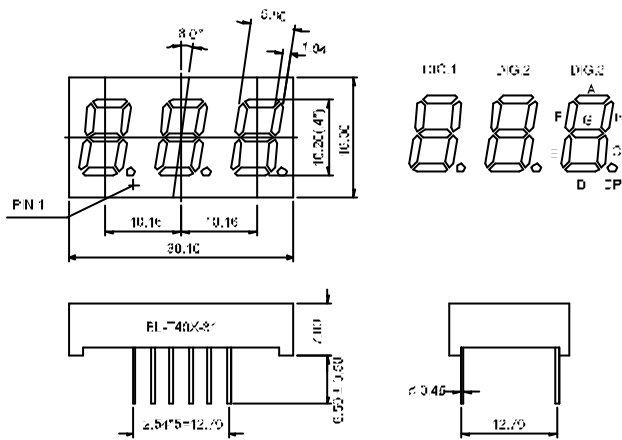

LED Component

THREE DIGIT DISPLAY

BL-T40X-31 Series