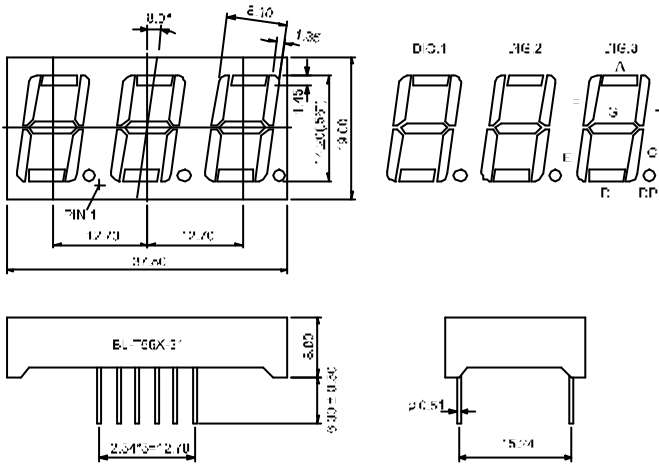

LED Component

THREE DIGIT DISPLAY

BL-T56X-31 Series