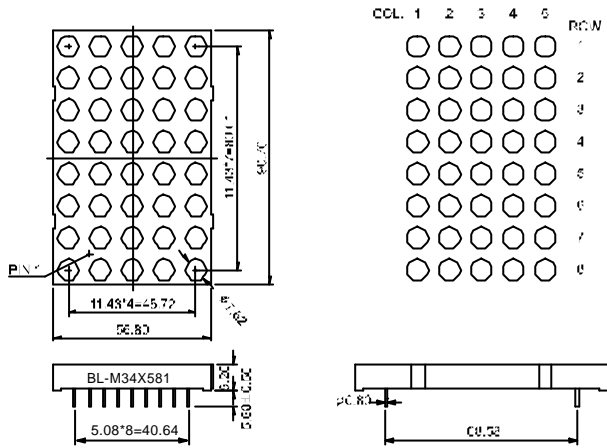

LED Component

DOT MATRIX DISPLAY

BL-M34X581 Series