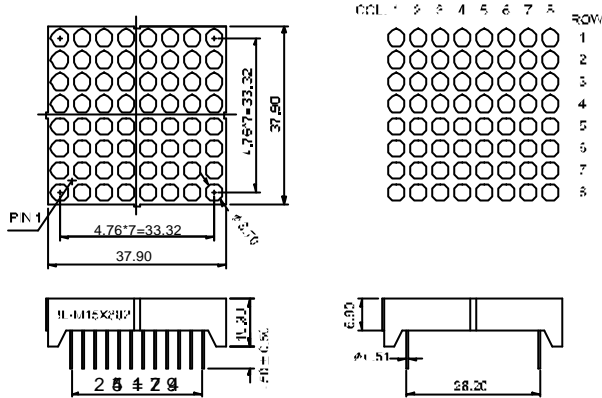

LED Component

DOT MATRIX DISPLAY

BL-M15X882 Series