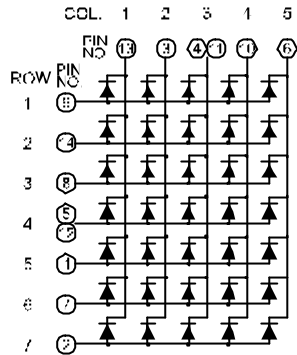

BL-M20X571 Series

A: BL-M20A/B571
B: BL-M20C/D571EG
C: BL-M20A/B571EG
D: BL-M20A/B571RGB

LED Component

DOT MATRIX DISPLAY

BL-M20A571

BL-M20B571

BL-M20A571EG

BL-M20B571EG

BL-M20C571EG

BL-M20D571EG

BL-M20A571RGB

BL-M20B571RGB

BL-M23X581 Series

BL-M23A581

BL-M23B581

All dimensions are in millimeters (inches)
Tolerance is ± 0.25(0.01") unless otherwise noted.
Specifications are subject to change without notice.