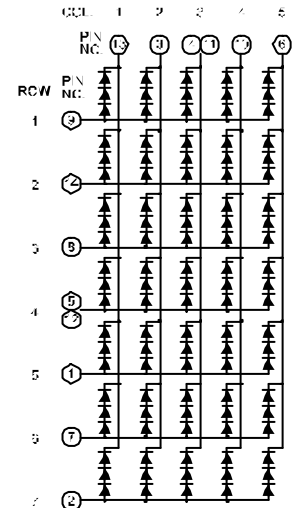

BL-M30X571 Series

BL-M30A571EG

BL-M30B571EG

BL-M34X581 Series

BL-M34A581

BL-M34B581

All dimensions are in millimeters (inches)
Tolerance is $\pm 0.25(0.01)$ unless otherwise noted.
Specifications are subject to change without notice.

LED Component

DOT MATRIX DISPLAY

BL-M34X581 Series

BL-M34A581EG

BL-M34B581EG

BL-M40X571 Series

BL-M40A571

BL-M40B571

BL-M40X571 Series

BL-M40C571

BL-M40D571

All dimensions are in millimeters (inches)
Tolerance is $\pm 0.25(0.01)$ unless otherwise noted.
Specifications are subject to change without notice.

LED Component

DOT MATRIX DISPLAY