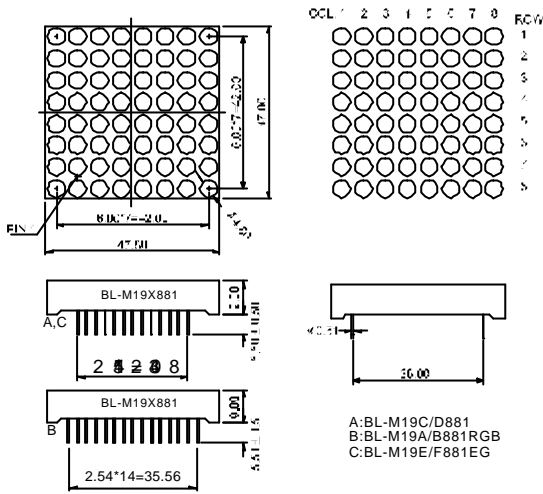

LED Component

DOT MATRIX DISPLAY

BL-M19X881 Series