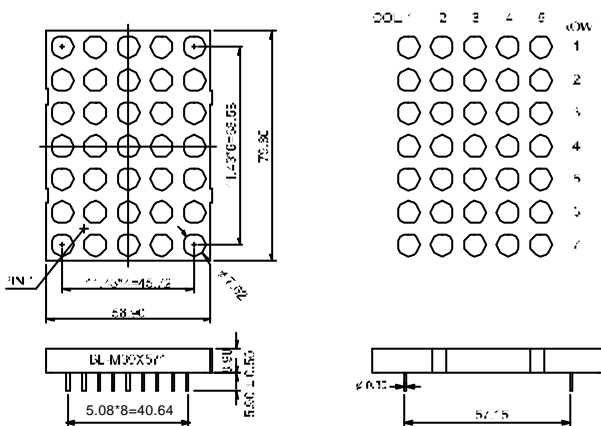

BL-ML23X882

BL-ML23A882

BL-ML23B882

LED Component

DOT MATRIX DISPLAY

BL-M30X571 Series

BL-M30A571

BL-M30B571

BL-M30X571 Series

BL-M30A571EG

BL-M30B571EG

BL-M34X581 Series

BL-M34A581

BL-M34B581

All dimensions are in millimeters (inches)
Tolerance is $\pm 0.25(0.01)$ unless otherwise noted.
Specifications are subject to change without notice.