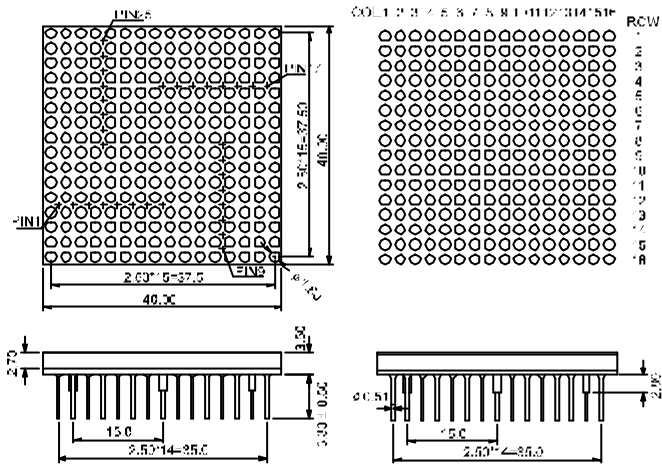

LED Component

DOT MATRIX DISPLAY

BL-M15XFF1 Series