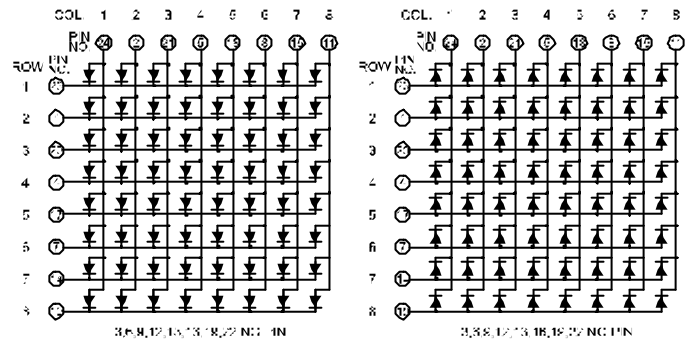

BL-M19A881

BL-M19B881

BL-M19A881EG

BL-M19B881EG

BL-M19C881EG

BL-M19D881EG

All dimensions are in millimeters (inches)
Tolerance is $\pm 0.25(0.01)$ unless otherwise noted.
Specifications are subject to change without notice.