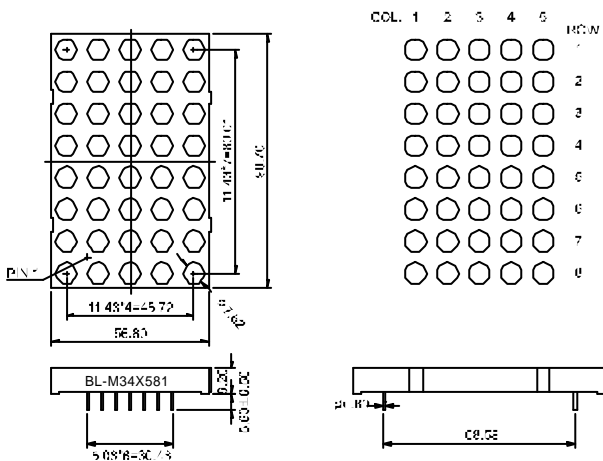

BL-M30X571 Series

BL-M30A571EG

BL-M30B571EG

BL-M34X581 Series

BL-M34A581

BL-M34B581

All dimensions are in millimeters (inches)
Tolerance is $\pm 0.25(0.01)$ unless otherwise noted.
Specifications are subject to change without notice.

BL-M40X571 Series

BL-M40C571

BL-M40D571

All dimensions are in millimeters (inches)
Tolerance is $\pm 0.25(0.01)$ unless otherwise noted.
Specifications are subject to change without notice.

LED Component

DOT MATRIX DISPLAY