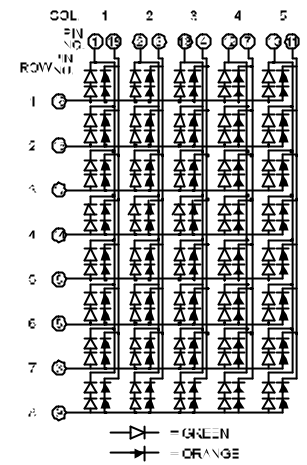

BL-M30X571 Series

BL-M30A571EG

BL-M30B571EG

BL-M34X581 Series

BL-M34A581

BL-M34B581

All dimensions are in millimeters (inches)
Tolerance is $\pm 0.25(0.01)$ unless otherwise noted.
Specifications are subject to change without notice.

LED Component

DOT MATRIX DISPLAY

BL-M34X581 Series

BL-M34A581EG

BL-M34B581EG

BL-M40X571 Series

BL-M40A571

BL-M40B571

BL-M40X571 Series

BL-M40C571

BL-M40D571

All dimensions are in millimeters (inches)
Tolerance is $\pm 0.25(0.01)$ unless otherwise noted.
Specifications are subject to change without notice.

LED Component

DOT MATRIX DISPLAY