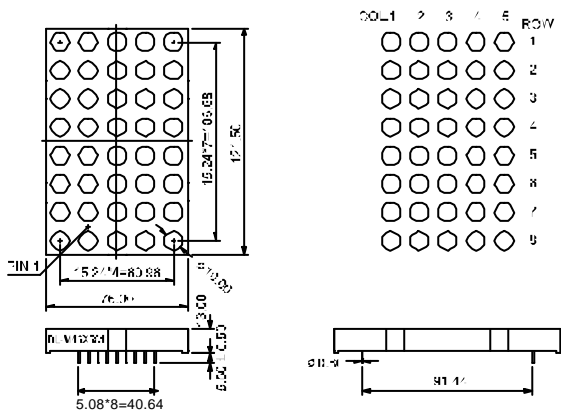

BL-M40X571 Series

BL-M40C571

BL-M40D571

All dimensions are in millimeters (inches)
Tolerance is $\pm 0.25(0.01)$ unless otherwise noted.
Specifications are subject to change without notice.

LED Component

DOT MATRIX DISPLAY

BL-M40X571 Series

BL-M40A571EG

BL-M40B571EG

BL-M46X581 Series

BL-M46A581

BL-M46B581

BL-M46X581 Series

BL-M46A581EG