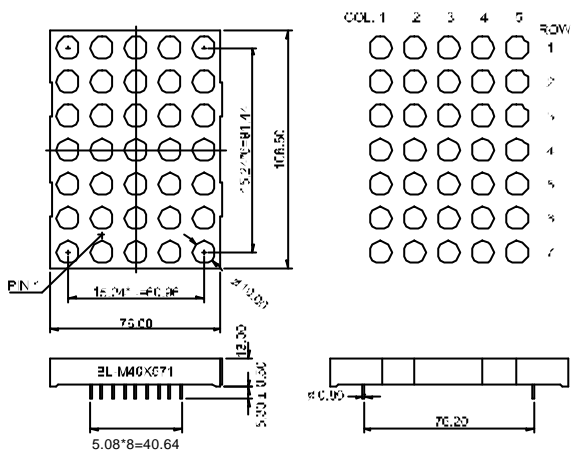

LED Component

DOT MATRIX DISPLAY

BL-M40X571 Series