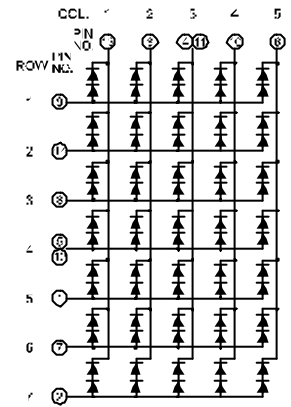

BL-M30X571 Series

BL-M30A571EG

BL-M30B571EG

BL-M34X581 Series

BL-M34A581

BL-M34B581

All dimensions are in millimeters (inches)
Tolerance is $\pm 0.25(0.01)$ unless otherwise noted.
Specifications are subject to change without notice.

LED Component

DOT MATRIX DISPLAY

BL-M34X581 Series

BL-M34A581EG

BL-M34B581EG

BL-M40X571 Series

BL-M40A571

BL-M40B571

BL-M40X571 Series

BL-M40C571

BL-M40D571

All dimensions are in millimeters (inches)
Tolerance is $\pm 0.25(0.01)$ unless otherwise noted.
Specifications are subject to change without notice.

LED Component

DOT MATRIX DISPLAY