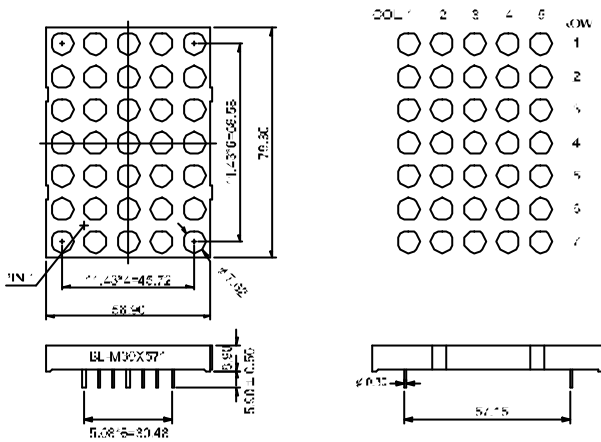

BL-ML23X882

BL-ML23A882

BL-ML23B882

LED Component

DOT MATRIX DISPLAY

BL-M30X571 Series

BL-M30A571

BL-M30B571

BL-M30X571 Series

BL-M30A571EG

BL-M30B571EG

BL-M34X581 Series

BL-M34A581

BL-M34B581

All dimensions are in millimeters (inches)
Tolerance is $\pm 0.25(0.01)$ unless otherwise noted.
Specifications are subject to change without notice.