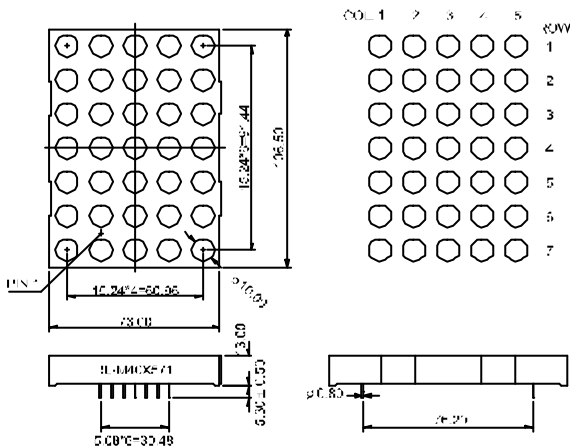

BL-M30X571 Series

BL-M30A571EG

BL-M30B571EG

BL-M34X581 Series

BL-M34A581

BL-M34B581

All dimensions are in millimeters (inches)
Tolerance is $\pm 0.25(0.01)$ unless otherwise noted.
Specifications are subject to change without notice.

LED Component

DOT MATRIX DISPLAY

BL-M34X581 Series

BL-M34A581EG

BL-M34B581EG

BL-M40X571 Series

BL-M40A571

BL-M40B571

BL-M40X571 Series

BL-M40C571

BL-M40D571

All dimensions are in millimeters (inches)
Tolerance is $\pm 0.25(0.01)$ unless otherwise noted.
Specifications are subject to change without notice.

LED Component

DOT MATRIX DISPLAY