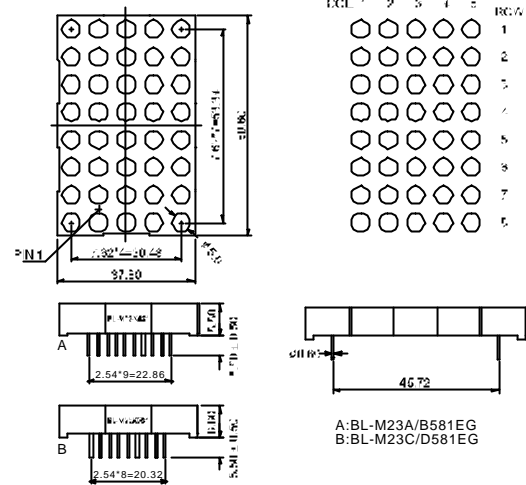

BL-M20C571EG

BL-M20D571EG

BL-M20A571RGB

BL-M20B571RGB

BL-M23X581 Series

BL-M23A581

BL-M23B581

All dimensions are in millimeters (inches)
Tolerance is ± 0.25(0.01") unless otherwise noted.
Specifications are subject to change without notice.

LED Component

DOT MATRIX DISPLAY

BL-M23C581

BL-M23D581

BL-M23X581 Series

BL-M23A581EG

BL-M23B581EG

BL-M23C581EG