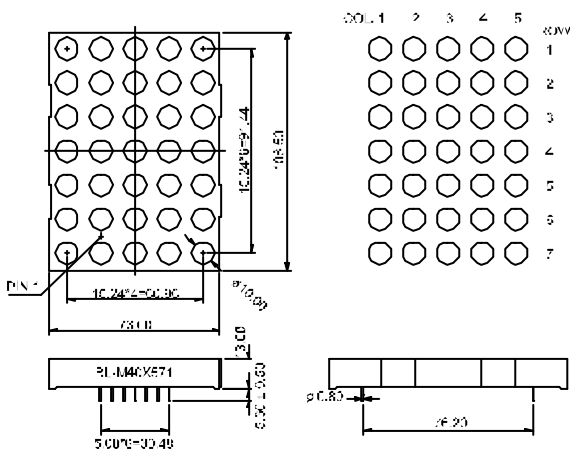

BL-M30X571 Series

BL-M30A571EG

BL-M30B571EG

BL-M34X581 Series

BL-M34A581

BL-M34B581

All dimensions are in millimeters (inches)
Tolerance is $\pm 0.25(0.01)$ unless otherwise noted.
Specifications are subject to change without notice.

LED Component

DOT MATRIX DISPLAY

BL-M34X581 Series

BL-M34A581EG

BL-M34B581EG

BL-M40X571 Series

BL-M40A571

BL-M40B571

BL-M40X571 Series

BL-M40C571

BL-M40D571

All dimensions are in millimeters (inches)
Tolerance is $\pm 0.25(0.01)$ unless otherwise noted.
Specifications are subject to change without notice.

LED Component

DOT MATRIX DISPLAY