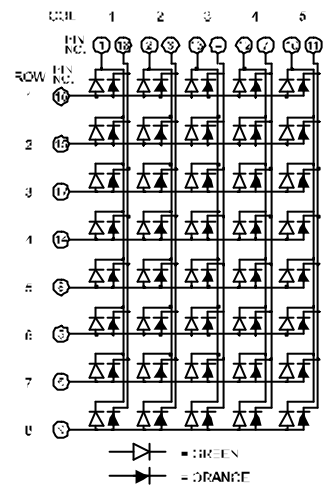

BL-M20C571EG

BL-M20D571EG

BL-M20A571RGB

BL-M20B571RGB

BL-M23X581 Series

BL-M23A581

BL-M23B581

All dimensions are in millimeters (inches)
Tolerance is ± 0.25(0.01") unless otherwise noted.
Specifications are subject to change without notice.

LED Component

DOT MATRIX DISPLAY

BL-M23C581

BL-M23D581

BL-M23X581 Series

BL-M23A581EG

BL-M23B581EG

BL-M23C581EG

BL-M23D581EG

BL-M20X881 Series

BL-M20A881

BL-M20B881

LED Component

DOT MATRIX DISPLAY

BL-M20X881 Series

BL-M20A881EG