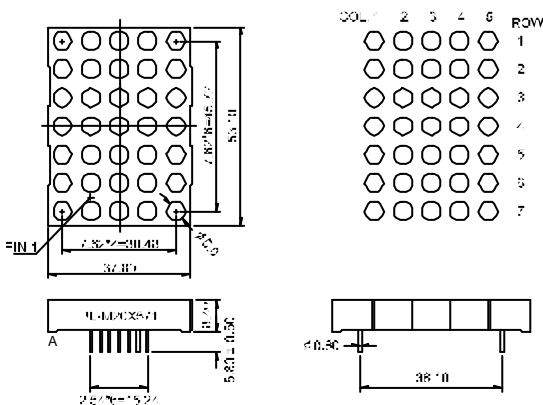

BL-M20X571 Series

A: BL-M20A/B571
B: BL-M20C/D571EG
C: BL-M20A/B571EG
D: BL-M20A/B571RGB