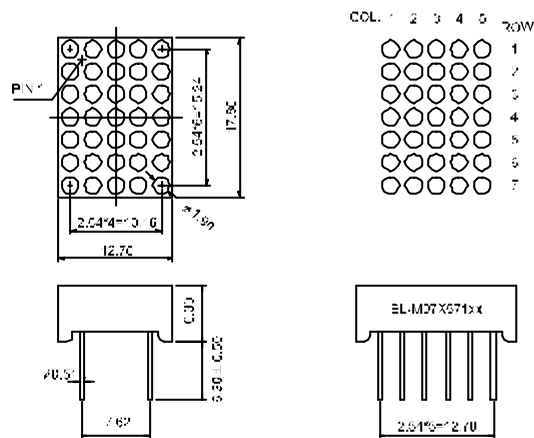

LED Component

DOT MATRIX DISPLAY

BL-M07X571 Series

BL-M07A571

BL-M07B571

BL-M07X571 Series

BL-M07C571

BL-M07D571

BL-M30X571 Series

BL-M30A571EG

BL-M30B571EG

BL-M34X581 Series

BL-M34A581

BL-M34B581

All dimensions are in millimeters (inches)
Tolerance is $\pm 0.25(0.01)$ unless otherwise noted.
Specifications are subject to change without notice.