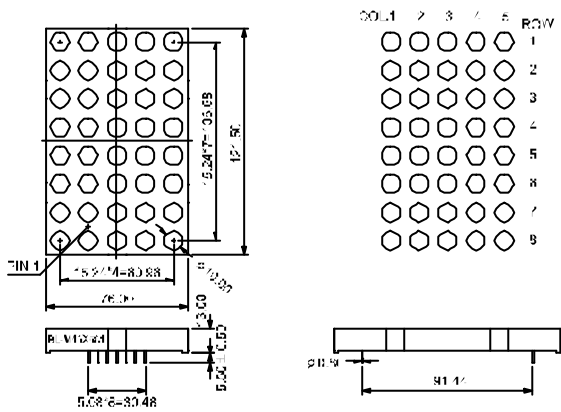

BL-M40X571 Series

BL-M40C571

BL-M40D571

All dimensions are in millimeters (inches)
Tolerance is $\pm 0.25(0.01)$ unless otherwise noted.
Specifications are subject to change without notice.

LED Component

DOT MATRIX DISPLAY

BL-M40X571 Series

BL-M40A571EG

BL-M40B571EG

BL-M46X581 Series

BL-M46A581

BL-M46B581

BL-M46X581 Series

BL-M46A581EG