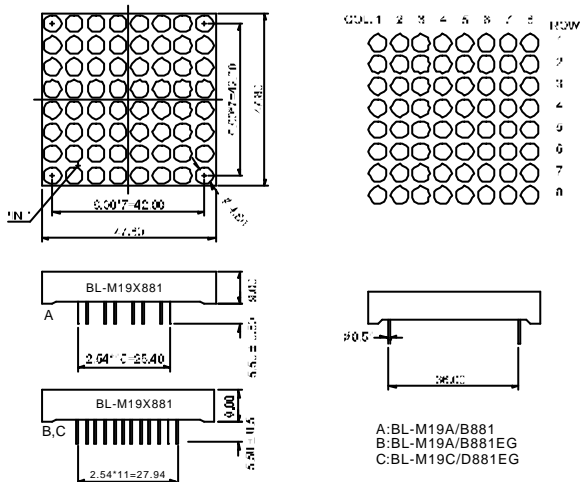

BL-M15A882

BL-M15B882

LED Component

DOT MATRIX DISPLAY

BL-M15X882 Series

BL-M15A882EG

BL-M15B882EG

BL-M19X881 Series

BL-M19A881

BL-M19B881

BL-M19A881EG

BL-M19B881EG

BL-M19C881EG

BL-M19D881EG

All dimensions are in millimeters (inches)
Tolerance is $\pm 0.25(0.01)$ unless otherwise noted.
Specifications are subject to change without notice.