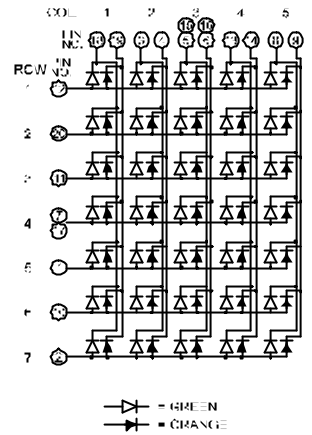

BL-M20X571 Series

A: BL-M20A/B571
B: BL-M20C/D571EG
C: BL-M20A/B571EG
D: BL-M20A/B571RGB

LED Component

DOT MATRIX DISPLAY

BL-M20A571

BL-M20B571

BL-M20A571EG

BL-M20B571EG

BL-M20C571EG

BL-M20D571EG

BL-M20A571RGB

BL-M20B571RGB

BL-M23X581 Series

BL-M23A581

BL-M23B581

All dimensions are in millimeters (inches)
Tolerance is ± 0.25(0.01") unless otherwise noted.
Specifications are subject to change without notice.