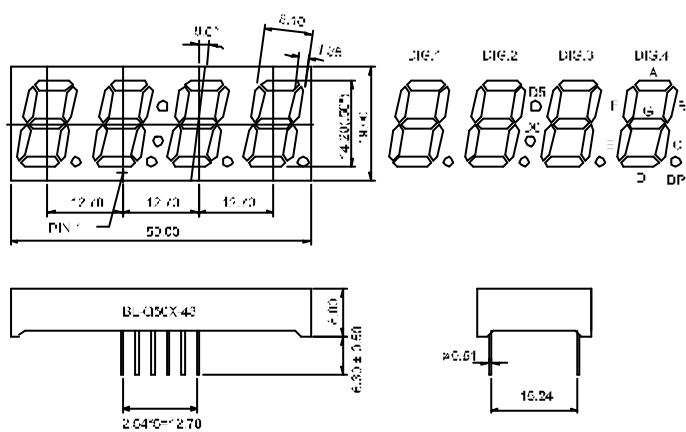

BL-Q40B-42

All dimensions are in millimeters (inches)
Tolerance is $\pm 0.25(0.01)$ unless otherwise noted.
Specifications are subject to change without notice.

LED Component

FOUR DIGIT DISPLAY

BL-Q52X-41 Series

LED Component

FOUR DIGIT DISPLAY

BL-Q56X-42 Series

BL-Q56A-42

BL-Q56B-42

BL-Q56X-43 Series

BL-Q56A-43

BL-Q56B-43