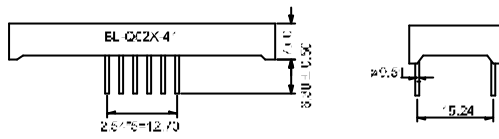

BL-Q40B-42

All dimensions are in millimeters (inches)
Tolerance is $\pm 0.25(0.01)$ unless otherwise noted.
Specifications are subject to change without notice.

LED Component

FOUR DIGIT DISPLAY

BL-Q52X-41 Series