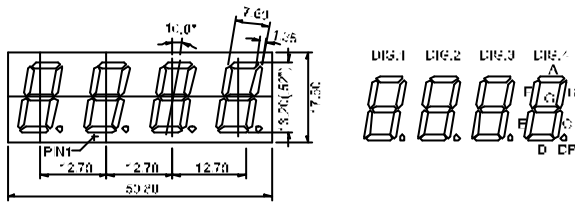

BL-Q40B-42

All dimensions are in millimeters (inches)
Tolerance is $\pm 0.25(0.01)$ unless otherwise noted.
Specifications are subject to change without notice.

LED Component

FOUR DIGIT DISPLAY

BL-Q52X-41 Series