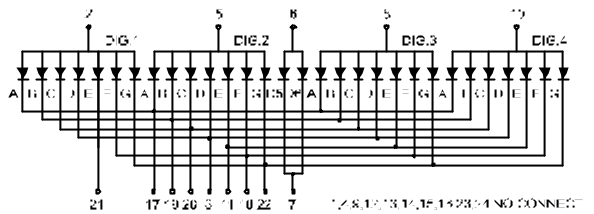

BL-Q39B-41