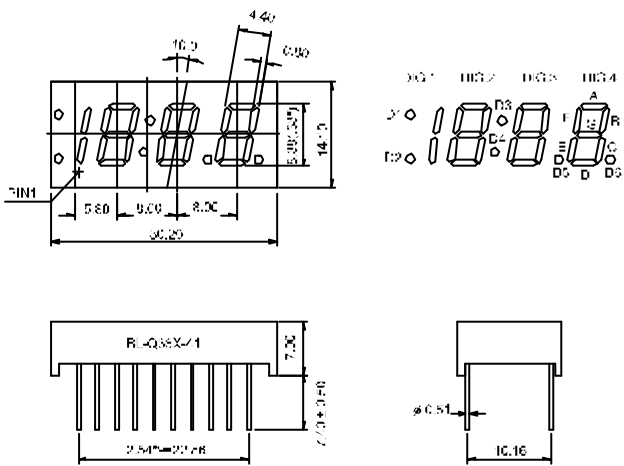

BL-Q28C-41

BL-Q28D-41

BL-Q28E-41

BL-Q28F-41

All dimensions are in millimeters (inches)
Tolerance is $\pm 0.25(0.01)$ unless otherwise noted.
Specifications are subject to change without notice.

LED Component

FOUR DIGIT DISPLAY

BL-Q30X-41 Series

BL-Q30A-41

BL-Q30B-41

BL-Q33X-41 Series

BL-Q33A-41

BL-Q33B-41

BL-Q36X-41 Series

BL-Q36A-41

BL-Q36B-41

All dimensions are in millimeters (inches)
Tolerance is $\pm 0.25(0.01)$ unless otherwise noted.
Specifications are subject to change without notice.

LED Component

FOUR DIGIT DISPLAY

BL-Q40B-42

All dimensions are in millimeters (inches)
Tolerance is $\pm 0.25(0.01)$ unless otherwise noted.
Specifications are subject to change without notice.

LED Component

FOUR DIGIT DISPLAY

BL-Q52X-41 Series