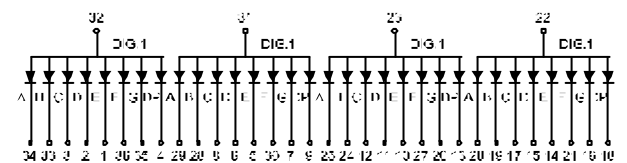

BL-Q40B-42

All dimensions are in millimeters (inches)
Tolerance is $\pm 0.25(0.01)$ unless otherwise noted.
Specifications are subject to change without notice.

LED Component

FOUR DIGIT DISPLAY

BL-Q52X-41 Series

BL-Q52A-41

BL-Q52B-41

BL-Q56X-41 Series

BL-Q56A-41

BL-Q56B-41

BL-Q56X-41 Series

BL-Q56C-41

BL-Q56D-41