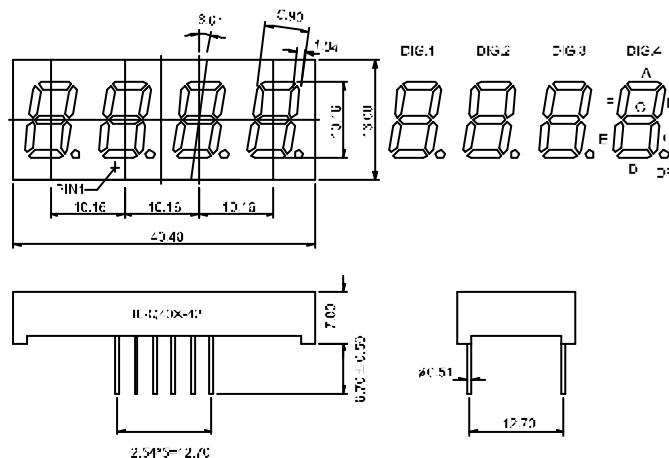

BL-Q40X-42 Series