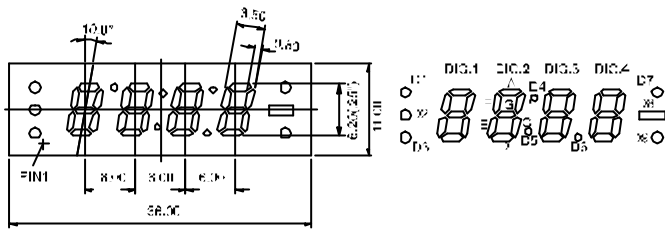

LED Component

FOUR DIGIT DISPLAY

BL-Q25X-41 Series

BL-Q25A-41 (BL-Q25B-41 C.C.)

BL-Q25C-41 (BL-Q25D-41 C.C.)

BL-Q28X-41 Series

BL-Q28A-41

BL-Q28B-41

BL-Q28C-41

BL-Q28D-41

BL-Q28E-41

BL-Q28F-41

All dimensions are in millimeters (inches)
Tolerance is $\pm 0.25(0.01)$ unless otherwise noted.
Specifications are subject to change without notice.

LED Component

BL-Q36A-41

BL-Q36B-41

All dimensions are in millimeters (inches)
Tolerance is $\pm 0.25(0.01)$ unless otherwise noted.
Specifications are subject to change without notice.

LED Component

FOUR DIGIT DISPLAY

BL-Q40B-42

All dimensions are in millimeters (inches)
Tolerance is $\pm 0.25(0.01)$ unless otherwise noted.
Specifications are subject to change without notice.

LED Component

FOUR DIGIT DISPLAY

BL-Q52X-41 Series