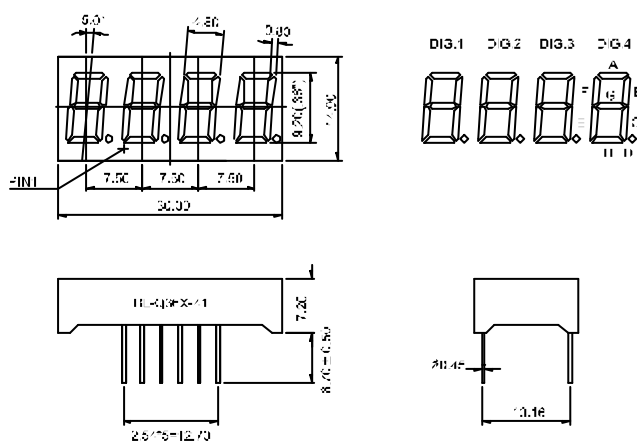

BL-Q28C-41

BL-Q28D-41

BL-Q28E-41

BL-Q28F-41

All dimensions are in millimeters (inches)
Tolerance is $\pm 0.25(0.01)$ unless otherwise noted.
Specifications are subject to change without notice.

LED Component

BL-Q36A-41

BL-Q36B-41

All dimensions are in millimeters (inches)
Tolerance is $\pm 0.25(0.01)$ unless otherwise noted.
Specifications are subject to change without notice.

LED Component

FOUR DIGIT DISPLAY

BL-Q40B-42

All dimensions are in millimeters (inches)
Tolerance is $\pm 0.25(0.01)$ unless otherwise noted.
Specifications are subject to change without notice.

LED Component

FOUR DIGIT DISPLAY

BL-Q52X-41 Series