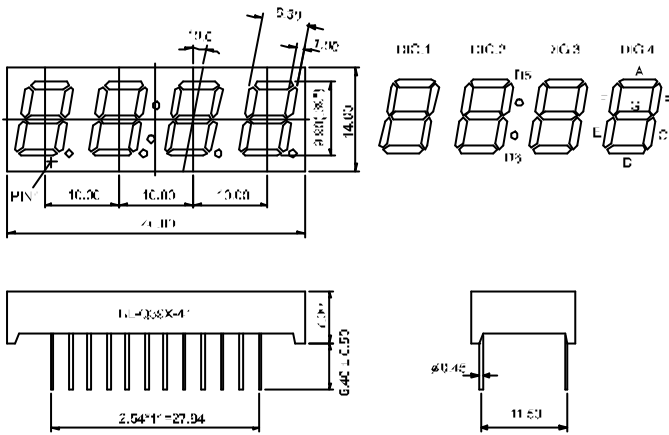

LED Component

FOUR DIGIT DISPLAY

BL-Q39X-41 Series