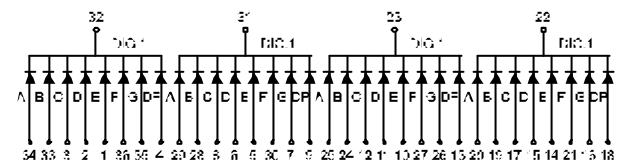

BL-Q40B-42

All dimensions are in millimeters (inches)
Tolerance is $\pm 0.25(0.01)$ unless otherwise noted.
Specifications are subject to change without notice.

LED Component

FOUR DIGIT DISPLAY

BL-Q52X-41 Series

BL-Q52A-41

BL-Q52B-41

BL-Q56X-41 Series

BL-Q56A-41

BL-Q56B-41

BL-Q56X-41 Series

BL-Q56C-41

BL-Q56D-41