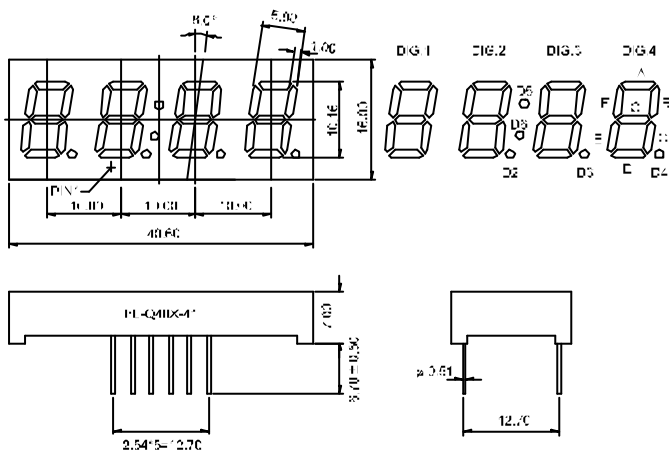

BL-Q40X-41 Series