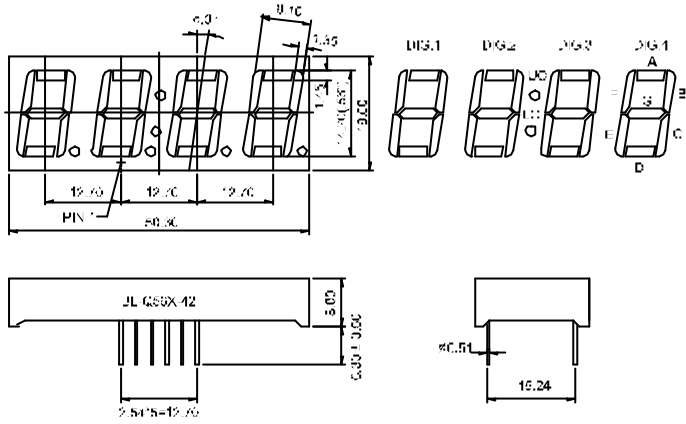

LED Component

FOUR DIGIT DISPLAY

BL-Q56X-42 Series