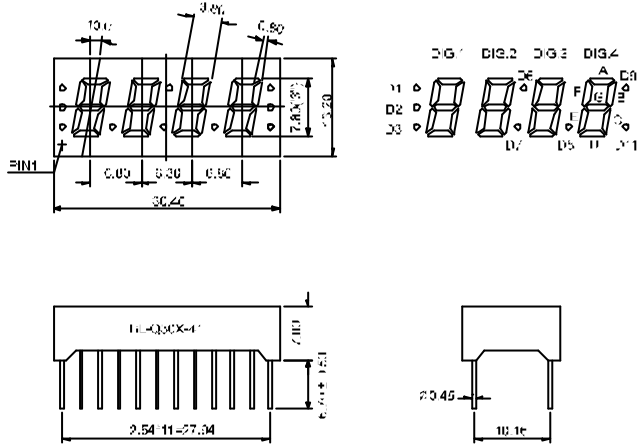

LED Component

FOUR DIGIT DISPLAY

BL-Q30X-41 Series